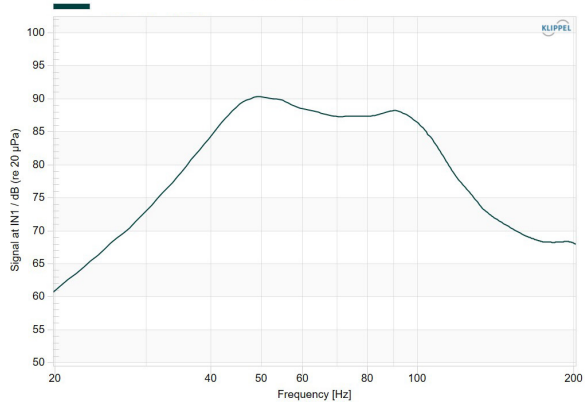

LITTORA 200 OD SUB 12

Product Sheet

The OD Sub 12 subwoofer takes The Focal sound into your outdoor spaces! Its speaker driver with 12" (30cm) Iris IP cone delivers deep and powerful bass to your OD Sat 5 system. Its integrated transformer also makes it 70/100V compatible to cover large spaces with no loss of power. Plus, this subwoofer is IP55-certified to withstand adverse weather and extreme climates, so you can keep listening all year round. Available in Dark and Light finishes, it is designed to be partially buried to blend seamlessly into any outdoor space and surroundings.

Key points

- Woofer with 12" (30cm) Iris IP cone: deep and powerful bass (400W)
- Adjustable vent height
- IP55-certified technical design (water and dust)
- Robust design
- Compatible with OD Sat 5 for a complete system
- System is perfect for pairing with OD Stone 8

Type of speaker	Outdoor subwoofer
Speaker drivers	11 ³ / ₄ " (30cm) woofer with Iris IP cone
Bandwidth	40Hz - 120Hz
Impedance	6Ω
Minimal impedance	5Ω at 55Hz
Sensitivity	90dB
Power	100W RMS - 400W Peak
Recommended amp power 8Ω	50W - 300W
Maximum power (70/100V)	300W (150W RMS)
Temperature tolerance	-20° / 65°
IP rating	IP55
Dimensions (WxDxH)	15"x36 ¹ / ₄ "x22" (38x92x56cm)
Weight	41.89lbs (19kg)

Frequency response

Levels calculation table

Nominal sensitivity	90dB		
	1m	2m	5m
Power(8Ω)/Distance			
1W (2.83V)	90dB	84dB	76dB
20W (12.6V)	103dB	97dB	89dB
50W (20V)	107dB	101dB	93dB
100W (28.3V)	110dB	104dB	96dB