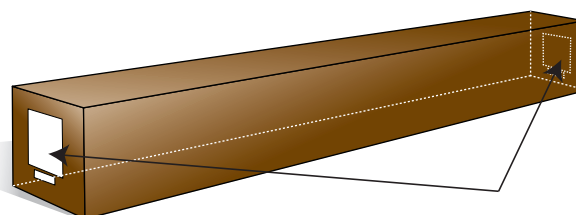

Side view

Back view

Packaging

Store horizontally

Labels

Ratio	Fabric	REF LUMENE	Image size W x H cm	Diagonal (inch)	Overall dimensions L x A x P cm	Black edges (mm) B	GEN Code
16:9	WHITE MATT, BLACK EDGES	MOVIE PALACE PREMIUM CURVE 200 C	203 X 115	92	219 X 131 X 8	80	3760108808966
		MOVIE PALACE PREMIUM CURVE 240 C	234 X 132	106	250 X 148 X 9	80	3760108808973
		MOVIE PALACE PREMIUM CURVE 270 C	270 X 152	122	286 X 168 X 11	80	3760108806429
		MOVIE PALACE PREMIUM CURVE 300 C	305 X 172	138	321 X 188 X 12	80	3760108808980
		MOVIE PALACE PREMIUM CURVE 350 C	365 X 205	165	382 X 221 X 14	80	3700795105245
		MOVIE PALACE PREMIUM CURVE 400 C	420 X 236	190	440 X 256 X 17	100	3700795105252
		MOVIE PALACE PREMIUM CURVE 450 C	450 X 253	203	470 X 273 X 18	100	3700795105269
		MOVIE PALACE PREMIUM CURVE 500 C	508 X 286	230	538 X 306 X 21	100	3700795105276
		MOVIE PALACE PREMIUM CURVE 550 C	550 X 310	250	570 X 330 X 22	100	3700795105283
	MOVIE PALACE PREMIUM CURVE 600 C	609 X 343	275	629 X 363 X 24	100	3700795105290	
	MOVIE PALACE PREMIUM CURVE ACOUSTIC 170 C	ON REQUEST					3700795102862
	ACOUSTIC	MOVIE PALACE PREMIUM CURVE ACOUSTIC 200 C	203 X 115	92	219 X 134 X 8	80	3700795102879
		MOVIE PALACE PREMIUM CURVE ACOUSTIC 240 C	234 X 132	106	250 X 148 X 9	80	3700795102848
		MOVIE PALACE PREMIUM CURVE ACOUSTIC 270 C	270 X 152	122	286 X 168 X 11	80	3700795102886
		MOVIE PALACE PREMIUM CURVE ACOUSTIC 300 C	305 X 172	138	321 X 188 X 12	80	3700795102894
		MOVIE PALACE PREMIUM CURVE ACOUSTIC 350 C	365 X 205	165	382 X 221 X 14	80	3700795102909
		MOVIE PALACE PREMIUM CURVE ACOUSTIC 400 C	420 X 236	190	440 X 256 X 17	100	ON REQUEST
		MOVIE PALACE PREMIUM CURVE ACOUSTIC 450 C	450 X 253	203	470 X 273 X 18	100	
MOVIE PALACE PREMIUM CURVE ACOUSTIC 500 C		508 X 286	230	538 X 306 X 21	100		
MOVIE PALACE PREMIUM CURVE ACOUSTIC 550 C		550 X 310	250	570 X 330 X 22	100		
MOVIE PALACE PREMIUM CURVE ACOUSTIC 600 C	609 X 343	275	629 X 363 X 24	100			
2,35:1	WHITE MATT, BLACK EDGES	MOVIE PALACE PREMIUM CURVE 470 P	ON REQUEST				