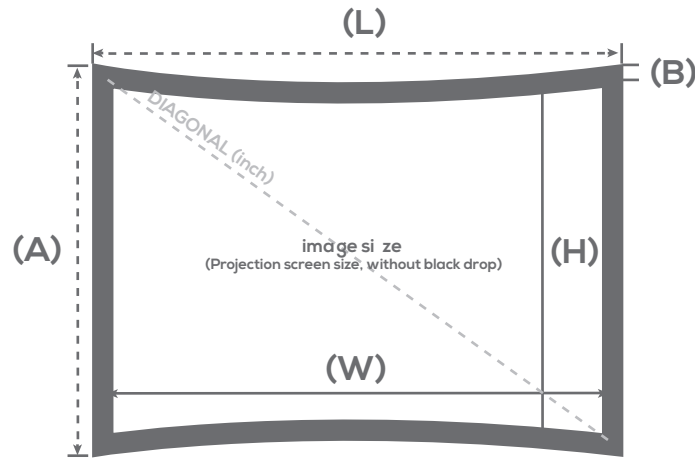

Side view

Back view

Packaging

Store horizontally

Labels

Ratio	Fabric	REF LUMENE	Image size W x H cm	Diagonal (inch)	Overall dimensions L x A x P cm	Black edges (mm) B	GEN Code
16:9	WHITE MATT, BLACK EDGES	MOVIE PALACE PREMIUM CURVE 200 C	203 X 115	92	219 X 131 X 8	80	3760108808966
		MOVIE PALACE PREMIUM CURVE 240 C	234 X 132	106	250 X 148 X 9	80	3760108808973
		MOVIE PALACE PREMIUM CURVE 270 C	270 X 152	122	286 X 168 X 11	80	3760108806429
		MOVIE PALACE PREMIUM CURVE 300 C	305 X 172	138	321 X 188 X 12	80	3760108808980
		MOVIE PALACE PREMIUM CURVE 350 C	365 X 205	165	382 X 221 X 14	80	3700795105245
		MOVIE PALACE PREMIUM CURVE 400 C	420 X 236	190	440 X 256 X 17	100	3700795105252
		MOVIE PALACE PREMIUM CURVE 450 C	450 X 253	203	470 X 273 X 18	100	3700795105269
		MOVIE PALACE PREMIUM CURVE 500 C	508 X 286	230	538 X 306 X 21	100	3700795105276
		MOVIE PALACE PREMIUM CURVE 550 C	550 X 310	250	570 X 330 X 22	100	3700795105283
	MOVIE PALACE PREMIUM CURVE 600 C	609 X 343	275	629 X 363 X 24	100	3700795105290	
	MOVIE PALACE PREMIUM CURVE ACOUSTIC 170 C	ON REQUEST					3700795102862
	ACOUSTIC	MOVIE PALACE PREMIUM CURVE ACOUSTIC 200 C	203 X 115	92	219 X 134 X 8	80	3700795102879
		MOVIE PALACE PREMIUM CURVE ACOUSTIC 240 C	234 X 132	106	250 X 148 X 9	80	3700795102848
		MOVIE PALACE PREMIUM CURVE ACOUSTIC 270 C	270 X 152	122	286 X 168 X 11	80	3700795102886
		MOVIE PALACE PREMIUM CURVE ACOUSTIC 300 C	305 X 172	138	321 X 188 X 12	80	3700795102894
		MOVIE PALACE PREMIUM CURVE ACOUSTIC 350 C	365 X 205	165	382 X 221 X 14	80	3700795102909
		MOVIE PALACE PREMIUM CURVE ACOUSTIC 400 C	420 X 236	190	440 X 256 X 17	100	ON REQUEST
		MOVIE PALACE PREMIUM CURVE ACOUSTIC 450 C	450 X 253	203	470 X 273 X 18	100	
MOVIE PALACE PREMIUM CURVE ACOUSTIC 500 C		508 X 286	230	538 X 306 X 21	100		
MOVIE PALACE PREMIUM CURVE ACOUSTIC 550 C		550 X 310	250	570 X 330 X 22	100		
MOVIE PALACE PREMIUM CURVE ACOUSTIC 600 C	609 X 343	275	629 X 363 X 24	100			
2,35:1	WHITE MATT, BLACK EDGES	MOVIE PALACE PREMIUM CURVE 470 P	ON REQUEST				