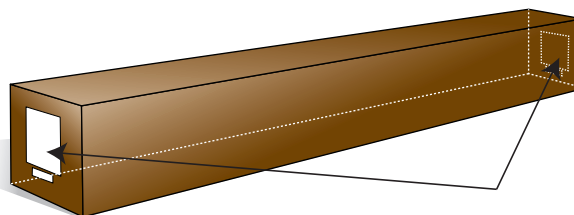

Woven fabric

Packaging

Store horizontally

Labels

Ratio	Fabric	REF LUMENE	Image size W x H cm	Diagonal (inch)	Overall dimensions L x A x P cm	Black edges (mm) B	GEN Code
4:3	ACOUSTIC	MOVIE PALACE PREMIUM ACOUSTIC 200 V	203 X 152	100	219 X 168 X 4	80	3700795105009
		MOVIE PALACE PREMIUM ACOUSTIC 240 V	234 X 176	115	250 X 192 X 4	80	3700795105016
		MOVIE PALACE PREMIUM ACOUSTIC 270 V	270 X 202	132	286 X 218 X 4	80	3700795105023
		MOVIE PALACE PREMIUM ACOUSTIC 300 V	305 X 229	150	321 X 245 X 4	80	3700795105030
16:9		MOVIE PALACE PREMIUM ACOUSTIC 170 C	171 X 96	77	187 X 112 X 4	80	3760108800953
		MOVIE PALACE PREMIUM ACOUSTIC 200 C	203 X 115	92	219 X 131 X 4	80	3760108800960
		MOVIE PALACE PREMIUM ACOUSTIC 240 C	234 X 132	106	250 X 148 X 4	80	3760108800977
		MOVIE PALACE PREMIUM ACOUSTIC 270 C	270 X 152	122	286 X 168 X 4	80	3760108806351
		MOVIE PALACE PREMIUM ACOUSTIC 300 C	305 X 172	138	321 X 188 X 4	80	3760108800984
		MOVIE PALACE PREMIUM ACOUSTIC 340 C	ON REQUEST				
		MOVIE PALACE PREMIUM ACOUSTIC 350 C					
16:10		MOVIE PALACE PREMIUM ACOUSTIC 360 C	ON REQUEST				
	MOVIE PALACE PREMIUM ACOUSTIC 200 I	215 X 135					
	MOVIE PALACE PREMIUM ACOUSTIC 240 I	234 X 146	112	250 X 162 X 4	80	3700795105061	
	MOVIE PALACE PREMIUM ACOUSTIC 270 I	286 X 179	133	302 X 195 X 4	80	3700795105078	
2,35:1	MOVIE PALACE PREMIUM ACOUSTIC 300 I	323 X 202	150	339 X 218 X 4	80	3700795105085	
	MOVIE PALACE PREMIUM ACOUSTIC 200 P	196 X 83	84	212 X 99 X 4	80	3700795105108	
	MOVIE PALACE PREMIUM ACOUSTIC 240 P	233 X 99	100	249 X 115 X 4	80	3700795105115	
	MOVIE PALACE PREMIUM ACOUSTIC 270 P	280 X 119	120	296 X 135 X 4	80	3700795105122	
	MOVIE PALACE PREMIUM ACOUSTIC 300 P	311 X 132	133	327 X 148 X 4	80	3700795105139	
	MOVIE PALACE PREMIUM ACOUSTIC 470 P	ON REQUEST					