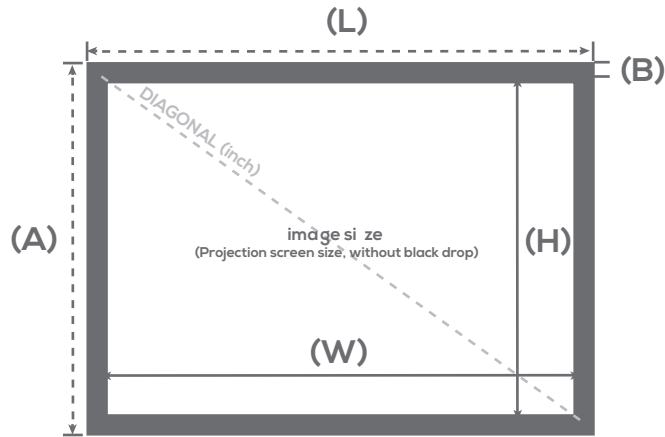

Woven fabric

Packaging

Store horizontally

Labels

Ratio	Fabric	REF LUMENE	Image size W x H cm	Diagonal (inch)	Overall dimensions L x A x P cm	Black edges (mm) B	GEN Code
4:3	ACOUSTIC	MOVIE PALACE PREMIUM ACOUSTIC 200 V	203 X 152	100	219 X 168 X 4	80	3700795105009
		MOVIE PALACE PREMIUM ACOUSTIC 240 V	234 X 176	115	250 X 192 X 4	80	3700795105016
		MOVIE PALACE PREMIUM ACOUSTIC 270 V	270 X 202	132	286 X 218 X 4	80	3700795105023
		MOVIE PALACE PREMIUM ACOUSTIC 300 V	305 X 229	150	321 X 245 X 4	80	3700795105030
16:9		MOVIE PALACE PREMIUM ACOUSTIC 170 C	171 X 96	77	187 X 112 X 4	80	3760108800953
		MOVIE PALACE PREMIUM ACOUSTIC 200 C	203 X 115	92	219 X 131 X 4	80	3760108800960
		MOVIE PALACE PREMIUM ACOUSTIC 240 C	234 X 132	106	250 X 148 X 4	80	3760108800977
		MOVIE PALACE PREMIUM ACOUSTIC 270 C	270 X 152	122	286 X 168 X 4	80	3760108806351
		MOVIE PALACE PREMIUM ACOUSTIC 300 C	305 X 172	138	321 X 188 X 4	80	3760108800984
		MOVIE PALACE PREMIUM ACOUSTIC 340 C	ON REQUEST				
		MOVIE PALACE PREMIUM ACOUSTIC 350 C					
16:10		MOVIE PALACE PREMIUM ACOUSTIC 360 C	ON REQUEST				
	MOVIE PALACE PREMIUM ACOUSTIC 200 I	215 X 135					
	MOVIE PALACE PREMIUM ACOUSTIC 240 I	234 X 146	112	250 X 162 X 4	80	3700795105061	
	MOVIE PALACE PREMIUM ACOUSTIC 270 I	286 X 179	133	302 X 195 X 4	80	3700795105078	
2,35:1	MOVIE PALACE PREMIUM ACOUSTIC 300 I	323 X 202	150	339 X 218 X 4	80	3700795105085	
	MOVIE PALACE PREMIUM ACOUSTIC 200 P	196 X 83	84	212 X 99 X 4	80	3700795105108	
	MOVIE PALACE PREMIUM ACOUSTIC 240 P	233 X 99	100	249 X 115 X 4	80	3700795105115	
	MOVIE PALACE PREMIUM ACOUSTIC 270 P	280 X 119	120	296 X 135 X 4	80	3700795105122	
	MOVIE PALACE PREMIUM ACOUSTIC 300 P	311 X 132	133	327 X 148 X 4	80	3700795105139	
	MOVIE PALACE PREMIUM ACOUSTIC 470 P	ON REQUEST					