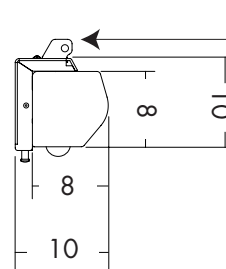

Side of the case with bracket