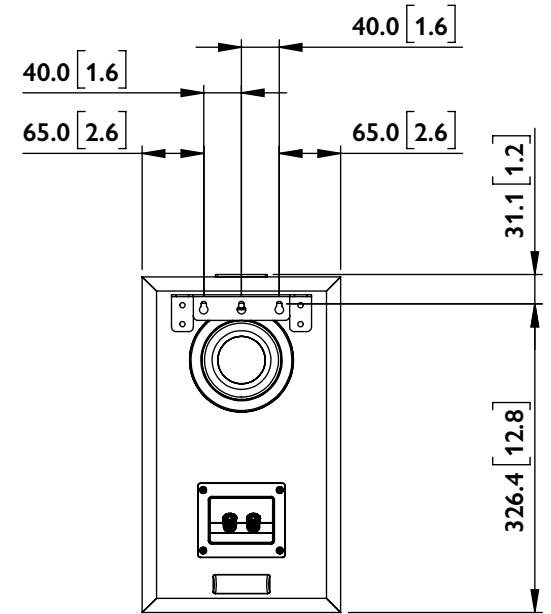

FRONT

SIDE

BACK

BOTTOM

Q SERIES
Q3 Meta

UNIT: MM [INCH]

FRONT

SIDE

BACK

BOTTOM

Q SERIES
Q3 Meta

UNIT: MM [INCH]

FRONT

SIDE

BACK

BOTTOM

Q SERIES
Q3 Meta

UNIT: MM [INCH]