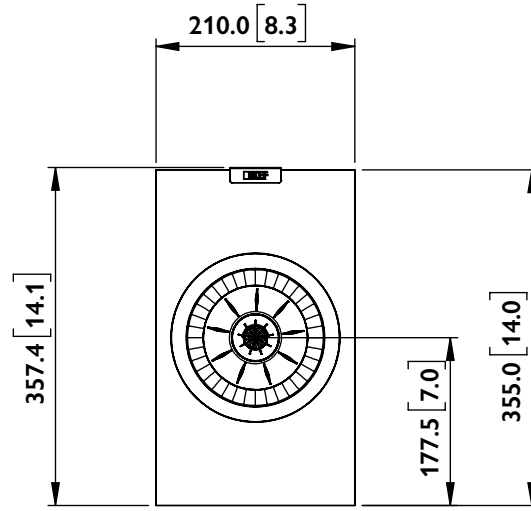

FRONT

SIDE

BACK

BOTTOM

Q SERIES
Q3 Meta

UNIT: MM [INCH]

FRONT

SIDE

BACK

BOTTOM

Q SERIES
Q3 Meta

UNIT: MM [INCH]

FRONT

SIDE

BACK

BOTTOM

Q SERIES
Q3 Meta

UNIT: MM [INCH]