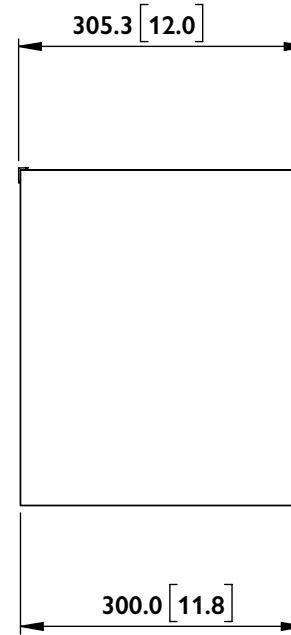

FRONT

SIDE

BACK

BOTTOM

Q SERIES
Q3 Meta

UNIT: MM [INCH]

FRONT

SIDE

BACK

BOTTOM

Q SERIES
Q3 Meta

UNIT: MM [INCH]

FRONT

SIDE

BACK

BOTTOM

Q SERIES
Q3 Meta

UNIT: MM [INCH]