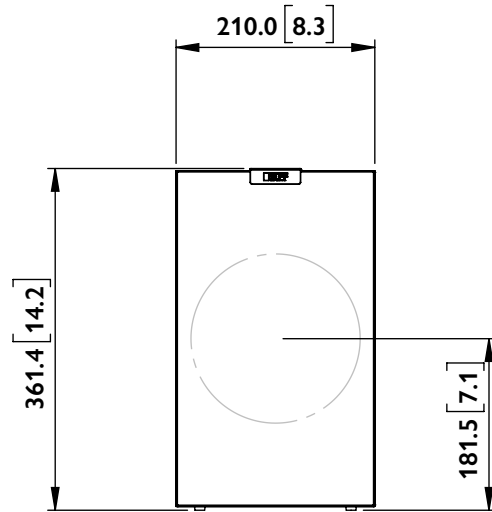

FRONT

SIDE

BACK

BOTTOM

Q SERIES
Q3 Meta

UNIT: MM [INCH]

FRONT

SIDE

BACK

BOTTOM

Q SERIES
Q3 Meta

UNIT: MM [INCH]

FRONT

SIDE

BACK

BOTTOM

Q SERIES
Q3 Meta

UNIT: MM [INCH]