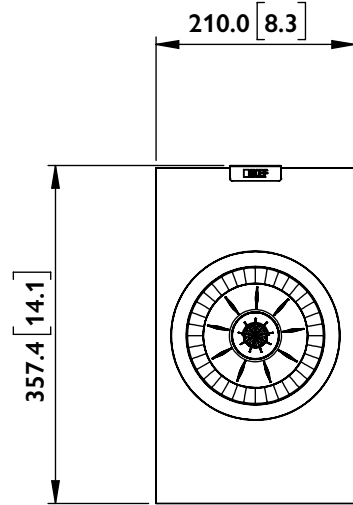

FRONT

SIDE

BACK

BOTTOM

Q SERIES
Q3 Meta

UNIT: MM [INCH]

FRONT

SIDE

BACK

BOTTOM

Q SERIES
Q3 Meta

UNIT: MM [INCH]

FRONT

SIDE

BACK

BOTTOM

Q SERIES
Q3 Meta

UNIT: MM [INCH]