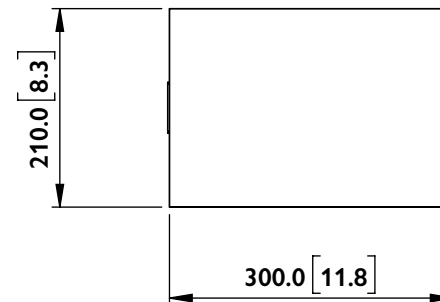

FRONT

SIDE

BACK

BOTTOM

Q SERIES
Q3 Meta

UNIT: MM [INCH]

FRONT

SIDE

BACK

BOTTOM

Q SERIES
Q3 Meta

UNIT: MM [INCH]

FRONT

SIDE

BACK

BOTTOM

Q SERIES
Q3 Meta

UNIT: MM [INCH]