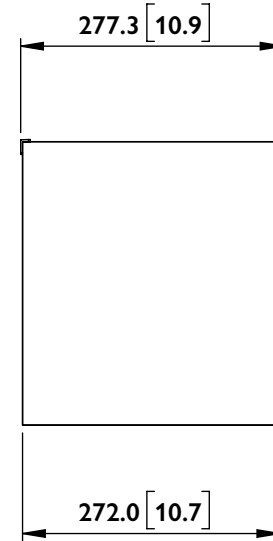

FRONT

SIDE

BACK

BOTTOM

Q SERIES
Q1 Meta

UNIT: MM [INCH]

FRONT

SIDE

BACK

BOTTOM

Q SERIES
Q1 Meta

UNIT: MM [INCH]

FRONT

SIDE

BACK

BOTTOM

Q SERIES
Q1 Meta

UNIT: MM [INCH]