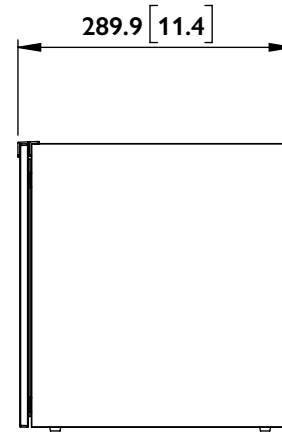

FRONT

SIDE

BACK

BOTTOM

Q SERIES
Q1 Meta

UNIT: MM [INCH]

FRONT

SIDE

BACK

BOTTOM

Q SERIES
Q1 Meta

UNIT: MM [INCH]

FRONT

SIDE

BACK

BOTTOM

Q SERIES
Q1 Meta

UNIT: MM [INCH]