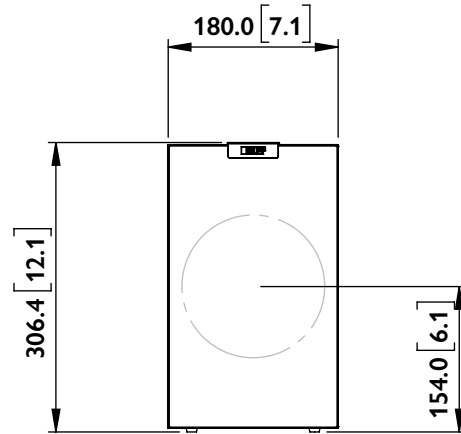

FRONT

SIDE

BACK

BOTTOM

Q SERIES
Q1 Meta

UNIT: MM [INCH]

FRONT

SIDE

BACK

BOTTOM

Q SERIES
Q1 Meta

UNIT: MM [INCH]

FRONT

SIDE

BACK

BOTTOM

Q SERIES
Q1 Meta

UNIT: MM [INCH]