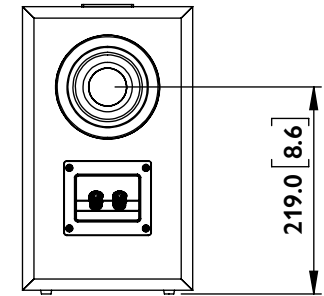

FRONT

SIDE

BACK

BOTTOM

Q SERIES
Q1 Meta

UNIT: MM [INCH]

FRONT

SIDE

BACK

BOTTOM

Q SERIES
Q1 Meta

UNIT: MM [INCH]

FRONT

SIDE

BACK

BOTTOM

Q SERIES
Q1 Meta

UNIT: MM [INCH]