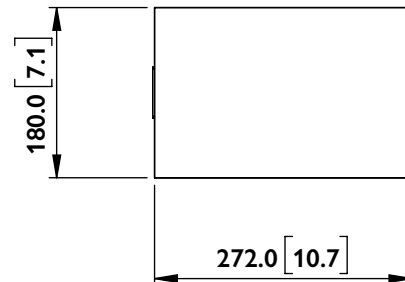

FRONT

SIDE

BACK

BOTTOM

Q SERIES
Q1 Meta

UNIT: MM [INCH]

FRONT

SIDE

BACK

BOTTOM

Q SERIES
Q1 Meta

UNIT: MM [INCH]

FRONT

SIDE

BACK

BOTTOM

Q SERIES
Q1 Meta

UNIT: MM [INCH]