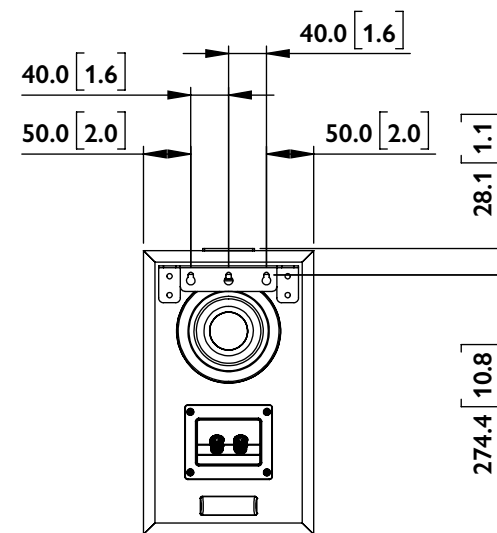

FRONT

SIDE

BACK

BOTTOM

Q SERIES
Q1 Meta

UNIT: MM [INCH]

FRONT

SIDE

BACK

BOTTOM

Q SERIES
Q1 Meta

UNIT: MM [INCH]

FRONT

SIDE

BACK

BOTTOM

Q SERIES
Q1 Meta

UNIT: MM [INCH]