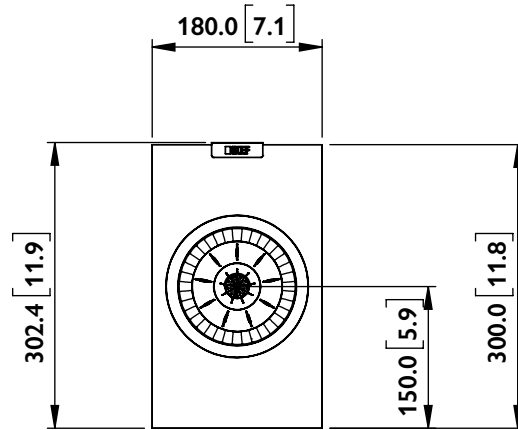

FRONT

SIDE

BACK

BOTTOM

Q SERIES
Q1 Meta

UNIT: MM [INCH]

FRONT

SIDE

BACK

BOTTOM

Q SERIES
Q1 Meta

UNIT: MM [INCH]

FRONT

SIDE

BACK

BOTTOM

Q SERIES
Q1 Meta

UNIT: MM [INCH]