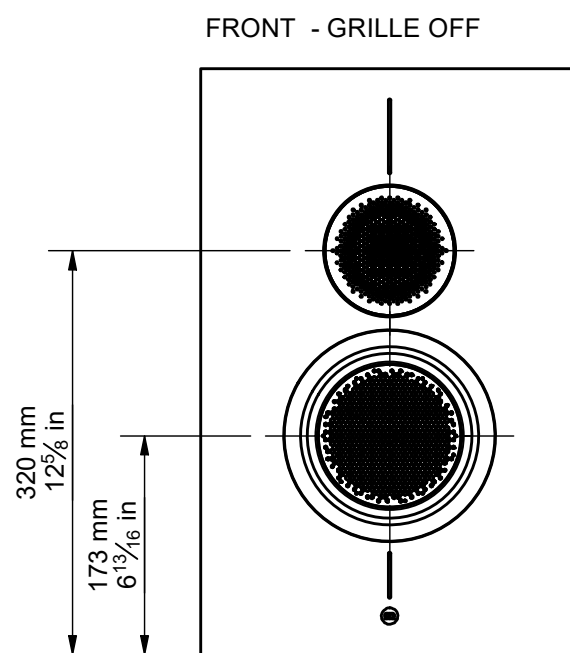

DUAL LOCATION  
FOR MAGNETIC  
BADGE

DRAWING FOR REFERENCE ONLY

GOLD ONWALL 6G

RANGE: GOLD SERIES 6G

© COPYRIGHT MONITOR AUDIO

29/05/2024