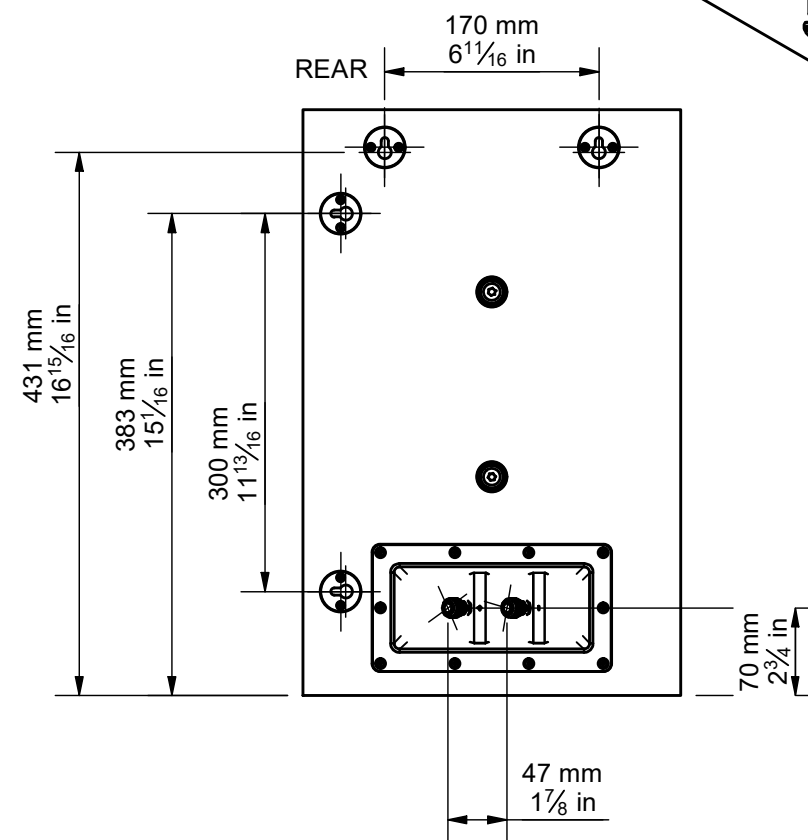

DUAL LOCATION  
FOR MAGNETIC  
BADGE

DRAWING FOR REFERENCE ONLY

GOLD ONWALL 6G

RANGE: GOLD SERIES 6G

© COPYRIGHT MONITOR AUDIO

29/05/2024