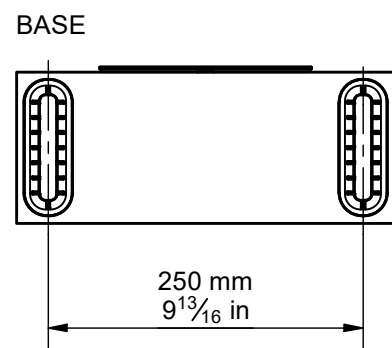

DUAL LOCATION  
FOR MAGNETIC  
BADGE

DRAWING FOR REFERENCE ONLY

GOLD ONWALL 6G

RANGE: GOLD SERIES 6G

© COPYRIGHT MONITOR AUDIO

29/05/2024