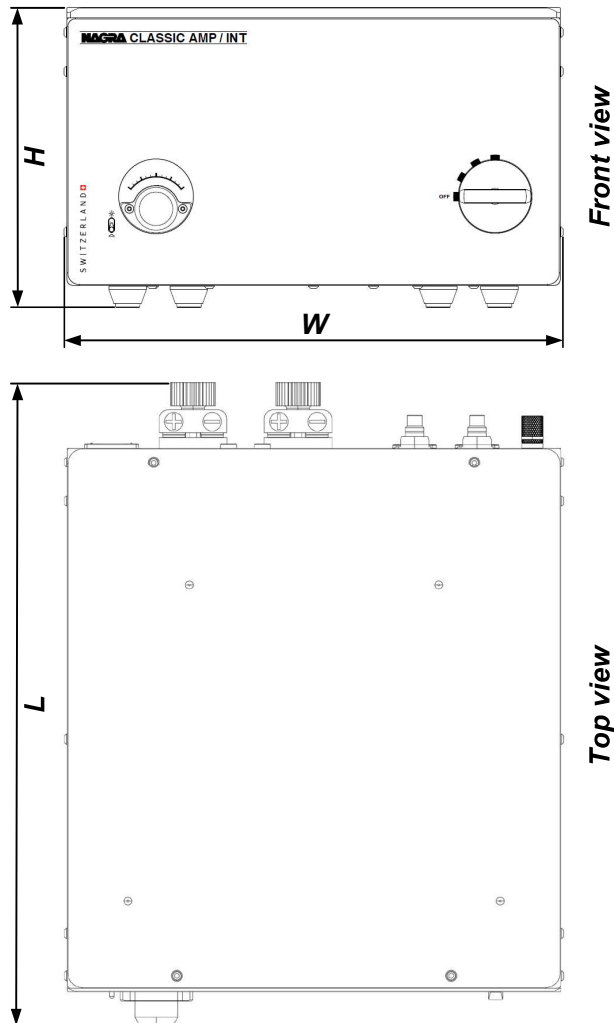

CLASSIC series CLASSIC AMP / INT

Overall dimensions

L x W x H = 395 x 280 x 169 mm / 15.6 x 11 x 6.7 in

With spikes L x W x H = 395 x 280 x 174 mm / 15.6 x 11 x 6.9 in

With spikes & VFS for amp L x W x H = 395 x 287 x 196 mm / 15.6 x 11.3 x 7.7 in
L with the CARDAS connectors for loudspeakers closed to the minimum length

Net weight

18 kg / 40 lb

22.5 kg / 50 lb with spikes & VFS for amp