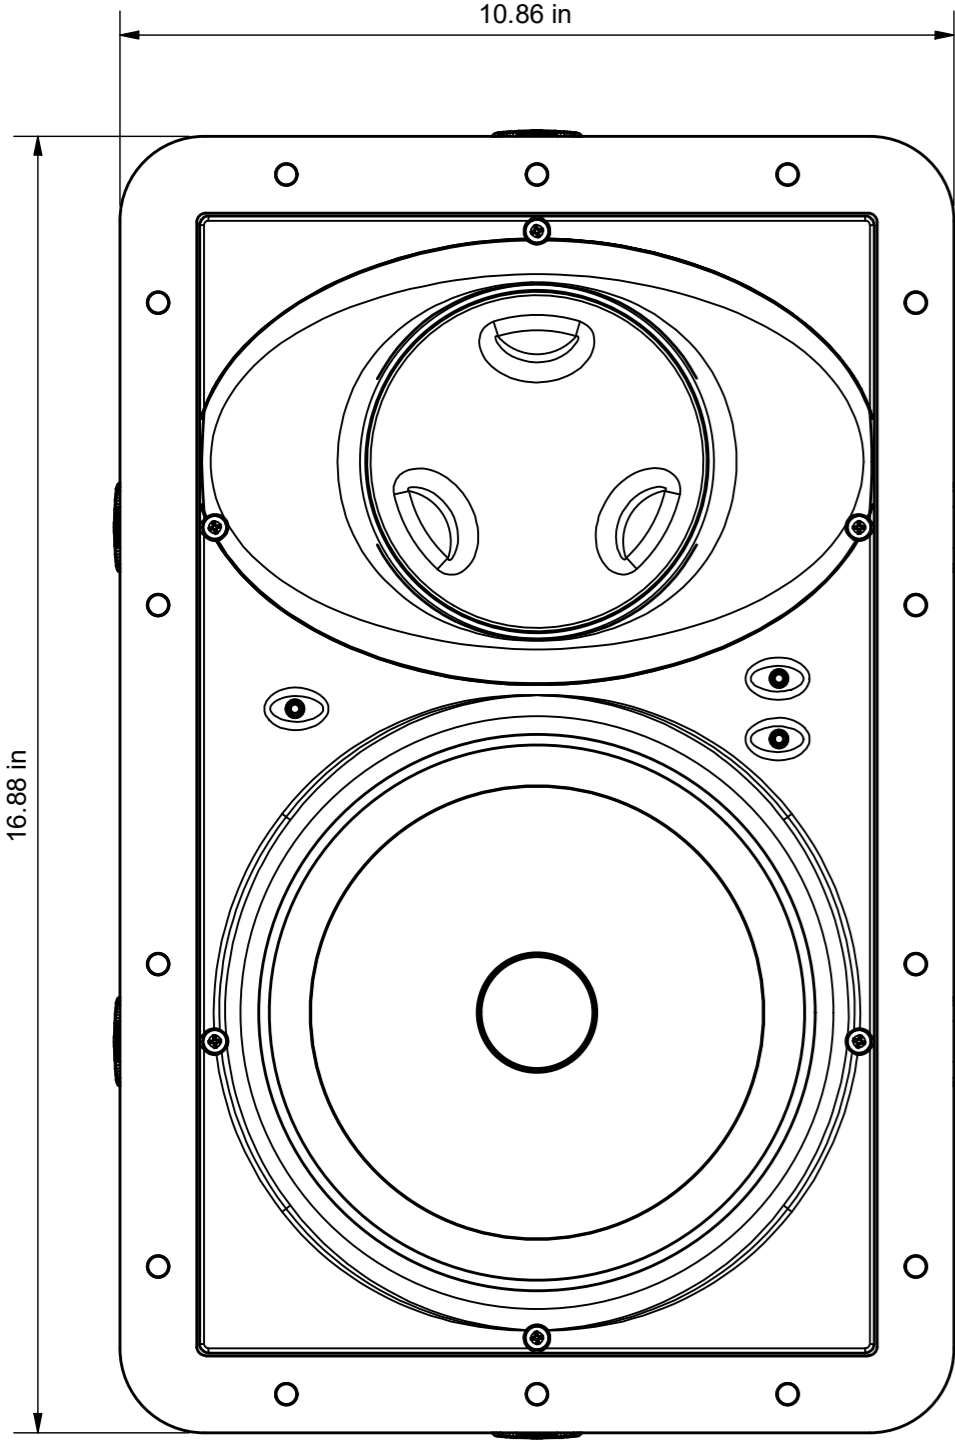

FRONT NO GRILLE

275.8 mm
10.86 in

428.8 mm
16.88 in

288 mm
11.34 in

441 mm
17.36 in

4.1 mm
0.16 in

232 mm
9.13 in

385 mm
15.16 in

100 mm
3.94 in

SIDE NO GRILLE

ALLOW A TOLERANCE OF +/- 1MM OR 0.04 INCHES ON ALL MOUNTING DEPTHS.

W380-IDC - DRAWING FOR REFERENCE ONLY

RANGE: CUSTOM CORE

© COPYRIGHT MONITOR AUDIO

21/07/2017